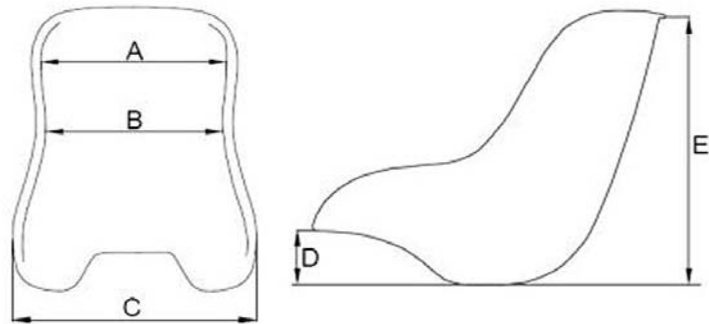

• RACING KART
X SEATS

X6 SEATS

Größe	Größe	A	B	C	D	E	Farbe
Mini	XS	28,5	26,5	39,0	11,0	29,0	Silber / Titan
1	S	32,5	30,0	43,0	10,5	32,5	Trasparent
2	M	34,0	31,0	43,5	11,5	32,5	Trasparent
3	L	35,0	32,0	44,0	11,5	31,5	Trasparent
4	XL	36,0	34,0	44,0	11,0	31,5	Trasparent
5	XXL	37,5	35,5	44,5	10,5	32,5	Trasparent